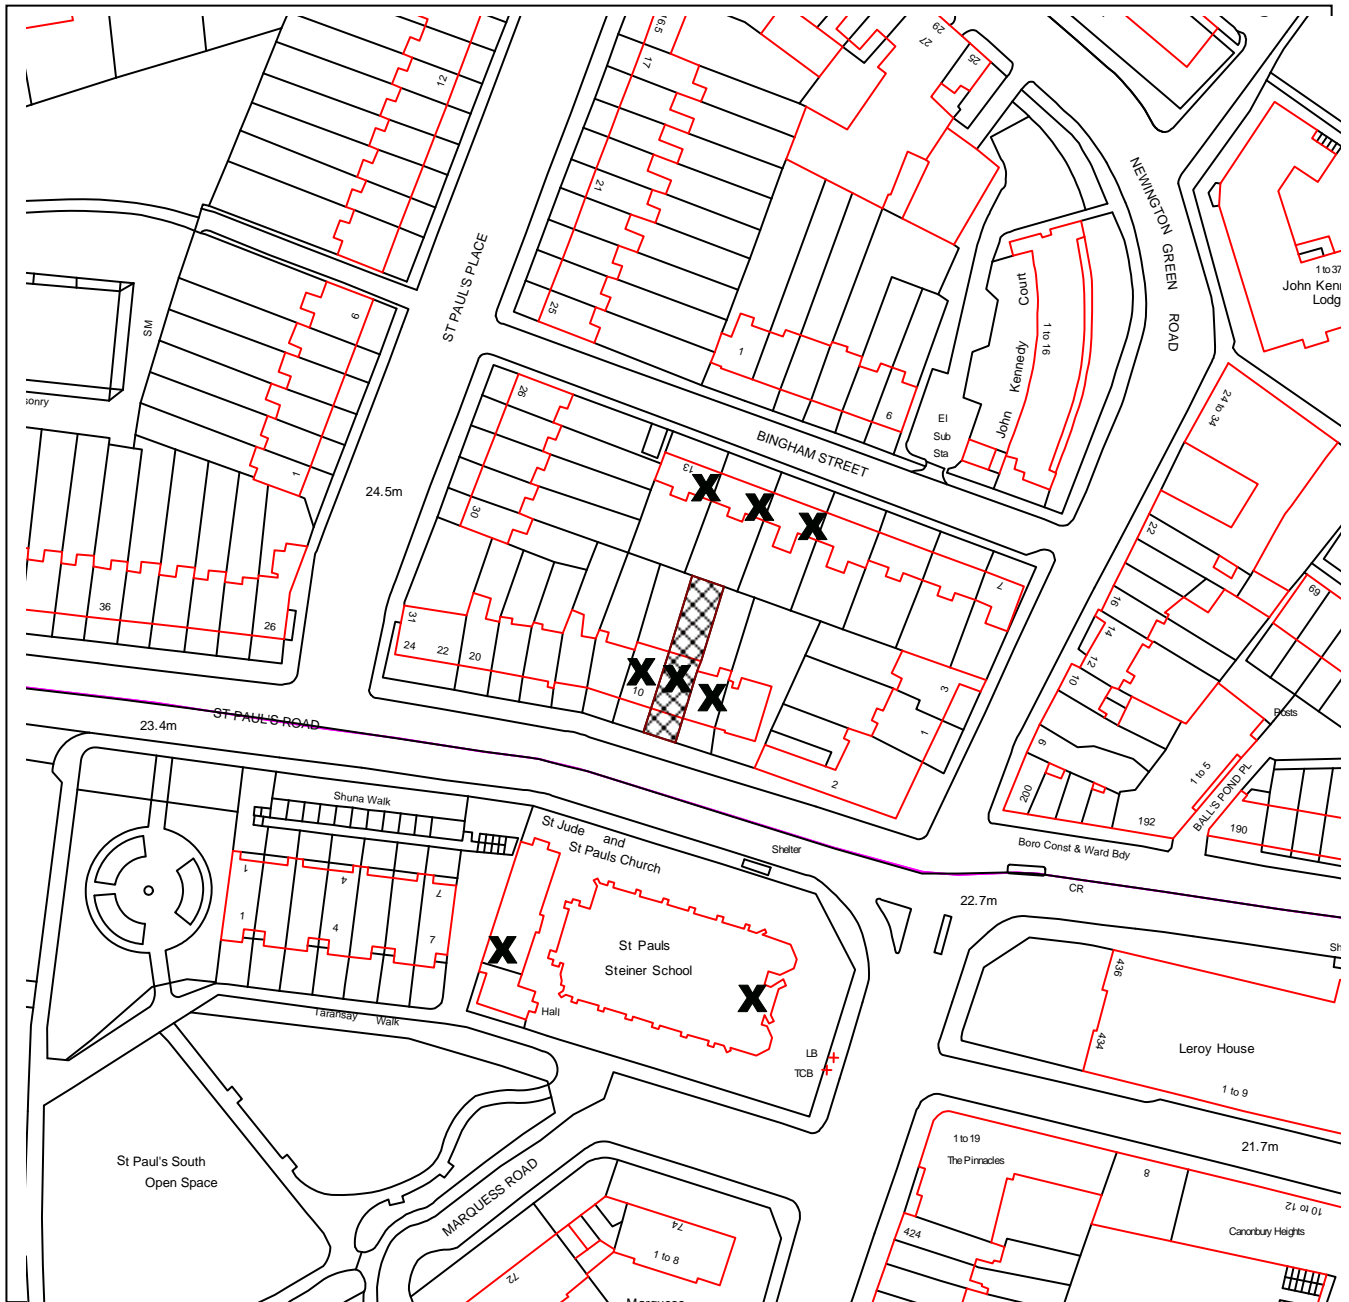

ISLINGTON

DEVELOPMENT MANAGEMENT

PLANNING APPLICATION REF NO: P2014/1208/FUL

LOCATION: 8 ST. PAUL'S ROAD, LONDON N1 2QN

SCALE: 1:1250

This map is reproduced from Ordnance Survey material with the permission of Ordnance Survey on behalf of the Controller of Her Majesty's Stationery Office © Crown copyright. Unauthorised reproduction infringes Crown copyright and may lead to prosecution or civil proceedings.
Islington Council, LA086452